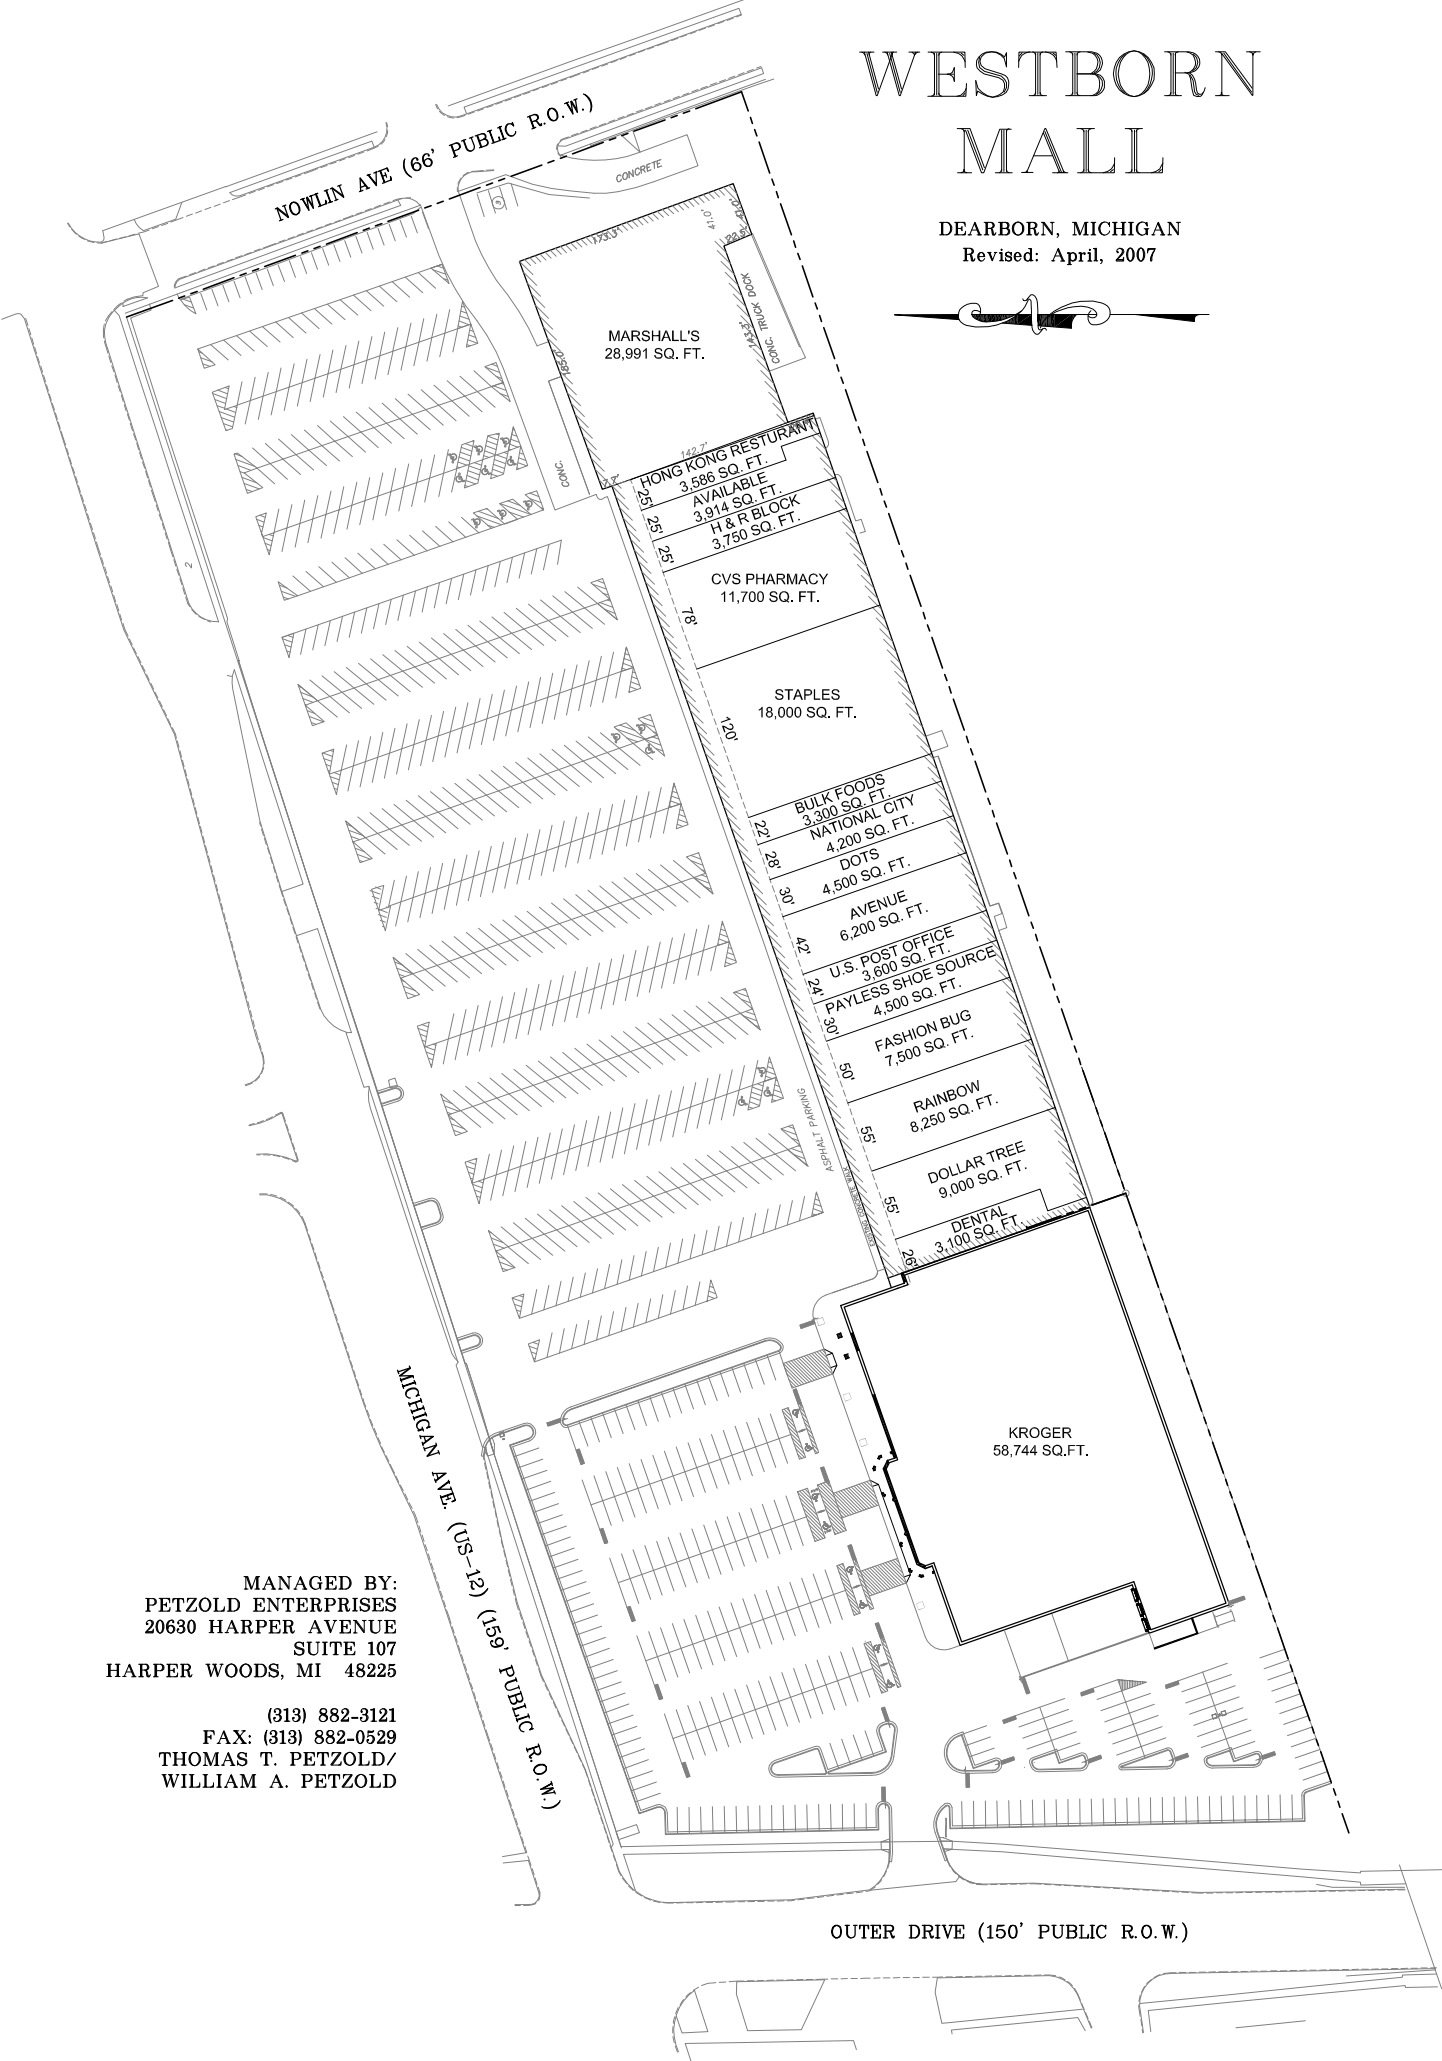

WESTBORN MALL

DEARBORN, MICHIGAN
Revised: April, 2007

MANAGED BY:
PETZOLD ENTERPRISES
20630 HARPER AVENUE
SUITE 107
HARPER WOODS, MI 48225

(313) 882-3121
FAX: (313) 882-0529
THOMAS T. PETZOLD/
WILLIAM A. PETZOLD

OUTER DRIVE (150' PUBLIC R.O.W.)